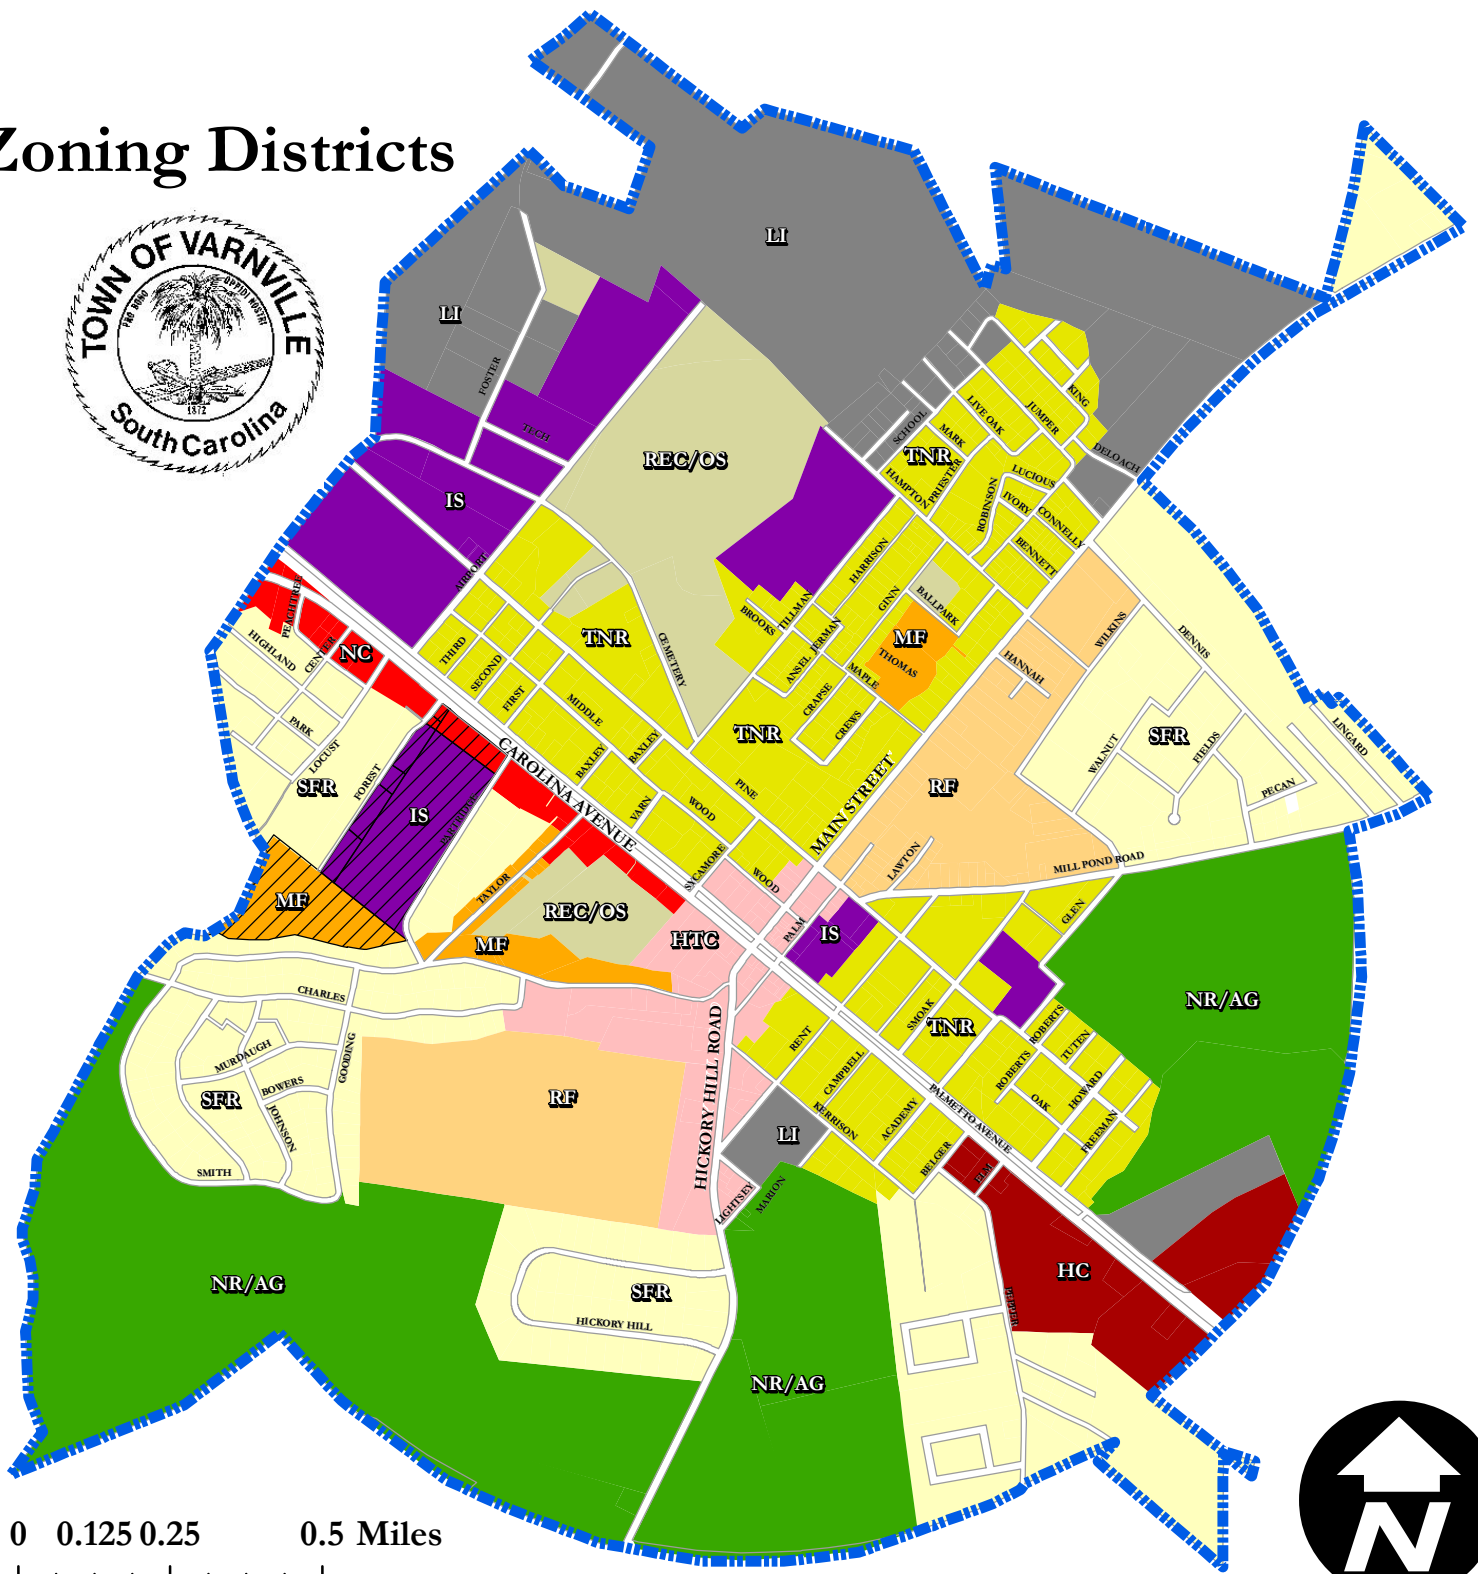

Zoning Districts

Legend

- VARNVILLE BOUNDARY
- SFR - SINGLE-FAMILY RESIDENTIAL
- TNR - TRADITIONAL NEIGHBORHOOD RESIDENTIAL
- RF - RESIDENTIAL FLEXIBLE
- MF - MULTI-FAMILY
- HTC - HISTORIC TOWN CENTER
- NC - NEIGHBORHOOD COMMERCIAL
- HC - HIGHWAY COMMERCIAL
- IS - INSTITUTIONAL
- LI - LIMITED INDUSTRIAL
- REC/OS - RECREATION/OPEN SPACE
- NR/AG - NATURAL RESOURCE/AGRICULTURE
- MEDICAL OVERLAY DISTRICT

The Lowcountry Council of Governments has made all reasonable efforts to ensure the accuracy of this map. LCOG expressly disclaims all responsibility for any errors found within, and/or for any damages which may result in the use of this map.